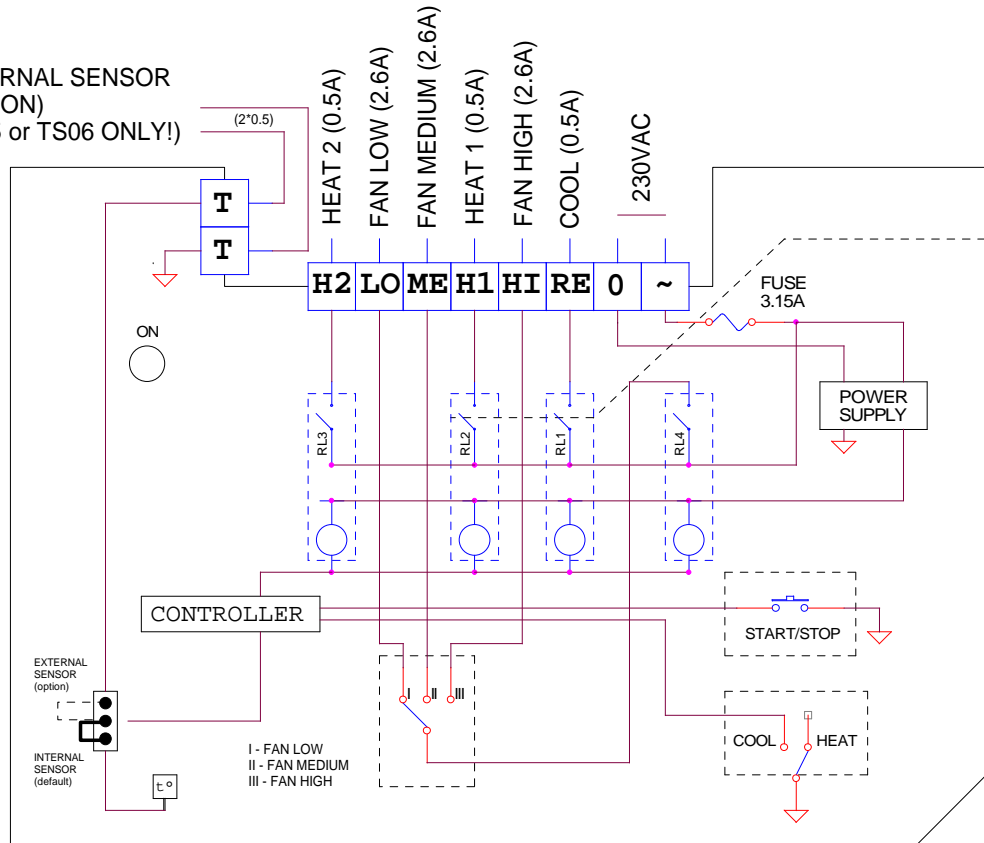

מושחל בצינור - EXTERNAL SENSOR (OPTION)
 פלסטי מתאים (TS05 or TS06 ONLY!)

AFTER START, BOTH
 RE+H1 OPERATES FOR
 4 MIN. EVERY 1 HOUR

meitav-tec

Tel: 03-9626462 Fax: 03-9626620
 email: support@meitavtec.com

Title: **EP6/220/SW/ST/01**

Date: 05/07/2006

DWG No. 10273

2	Fix Switch 3 speed	05.08.09
1	Original	05.07.06
No.	Revision	Date

Print name: EP4-6_220V

Drawn: M.Ruchansky

Software name: 0000

Checked: A.Star

Check sum: 0000

Approved: E.Roy

File name: EP6-220-SW-ST-01.DSN